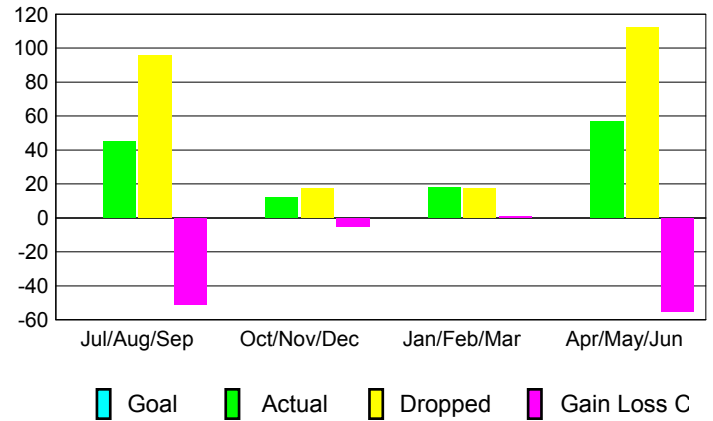

Membership Results 2012-2013
Goal, New, Dropped, Gain/Loss