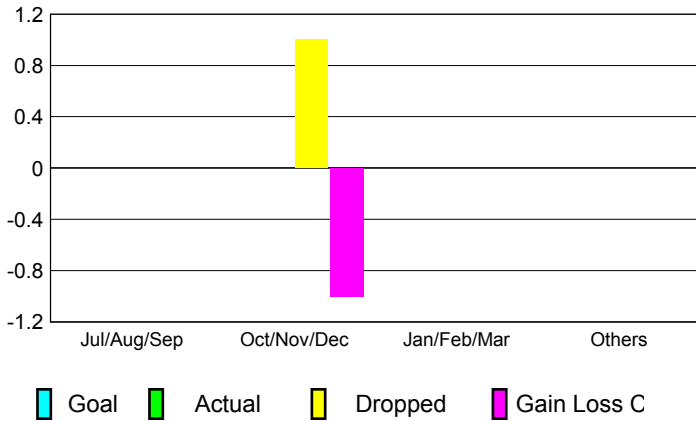

GMT: **HOWARD LEE**

Location: **NETHERLANDS**

GMT CA: **4**

CLUBS

Month	New Club Goal	Actual New Clubs	Actual Dropped Clubs	Gain/Loss of Clubs
2012-2013				
Jul/Aug/Sep	0	0	0	0
Oct/Nov/Dec	0	0	1	-1
Jan/Feb/Mar	0	0	0	0
Apr/May/June	0	0	0	0
Totals	0	0	1	-1

Club Results 2012-2013
Goal, New, Dropped, Gain/Loss

MEMBERSHIP

Month	Net Memb Goal	Actual New Memb	Actual Dropped Memb	Gain/Loss of Memb
2012-2013				
Jul/Aug/Sep	0	45	96	-51
Oct/Nov/Dec	0	12	17	-5
Jan/Feb/Mar	0	18	17	1
Apr/May/June	0	57	112	-55
Totals	0	132	242	-110